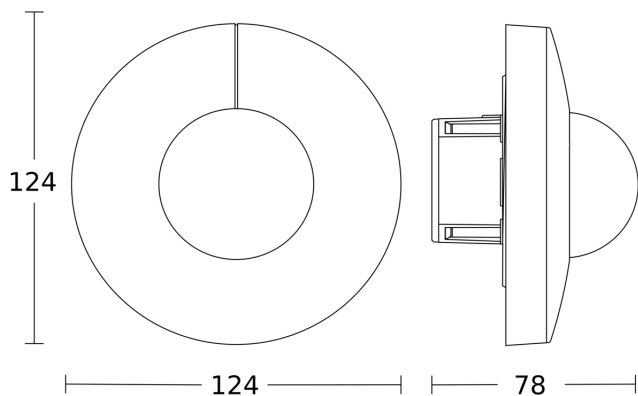

# IS 3360

DALI-2 APC - in-ceiling installation, rd.  
EAN 4007841 080631  
Article number 080631

Dimension Drawing 1

Dimension Drawing 2